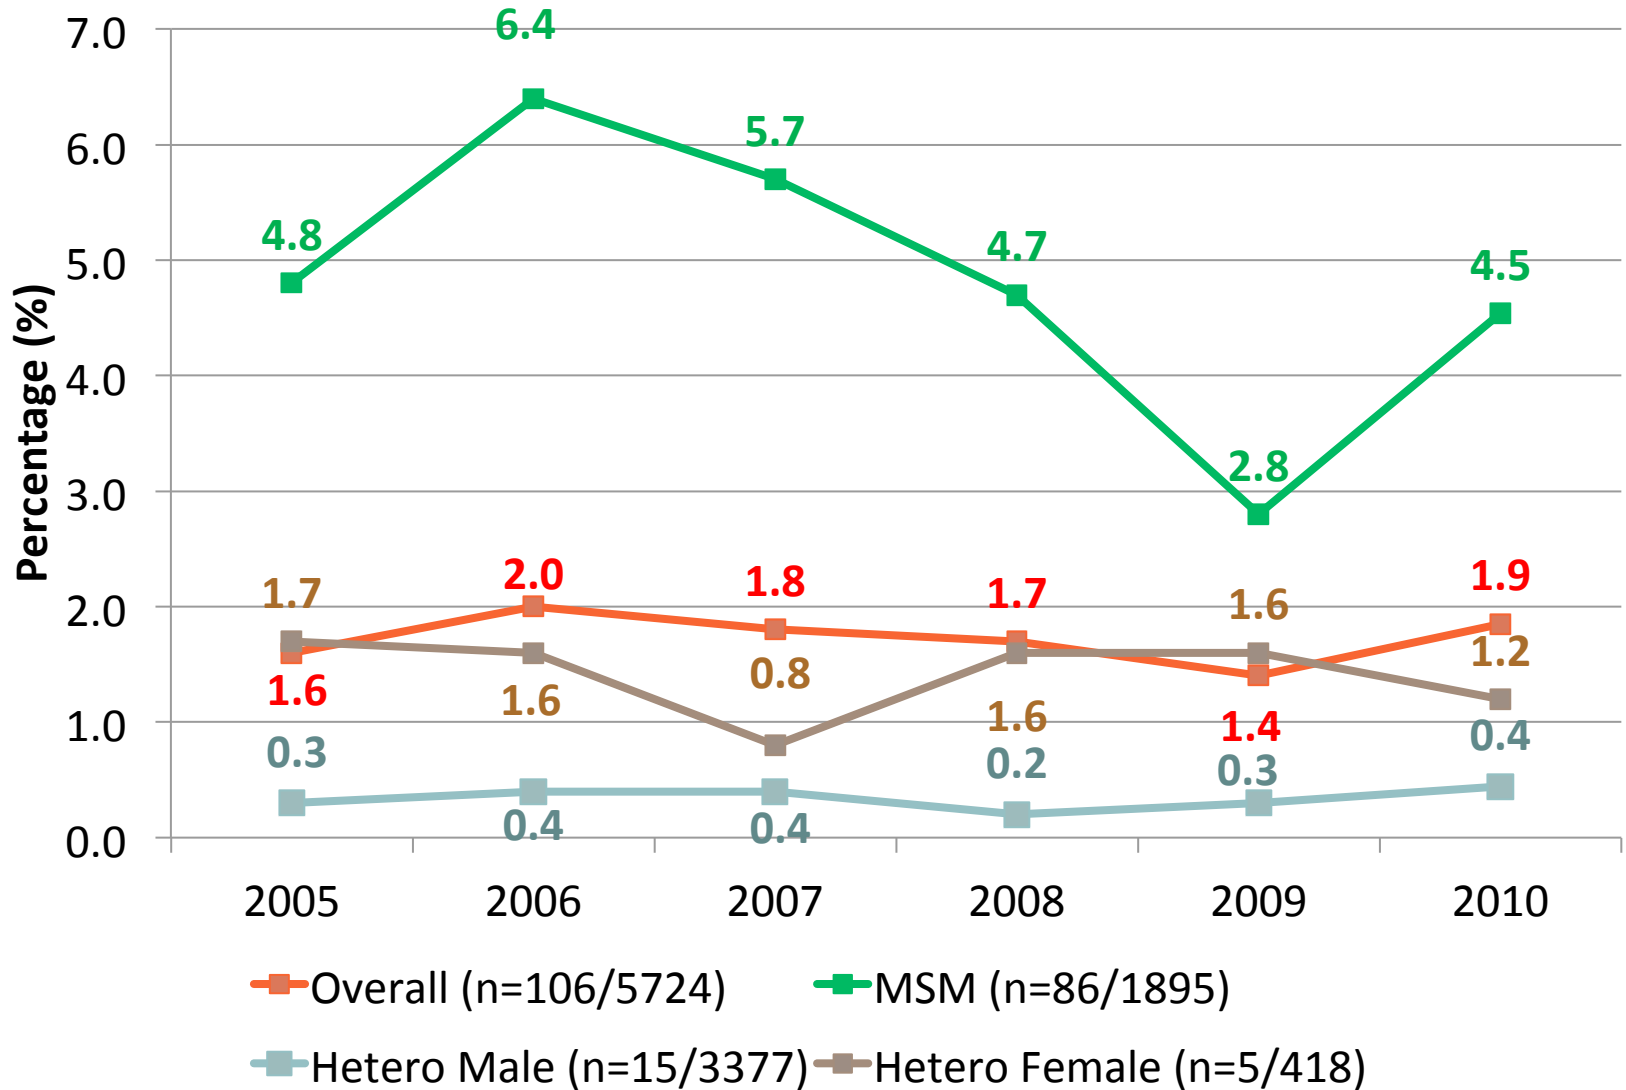

ANONYMOUS TEST SITE STATISTICS JAN- DEC 2010

HIV TEST RESULT JAN – DEC 2010

	Rapid	OraQuick #	Syphilis
Total	5392	328	841
Positives	96	2	12

TOTAL NUMBER OF CLIENTS – 2005 TO 2010

CLIENT BY SEXUAL ORIENTATION – 2005 TO 2010

HIV RESULT – 2005 TO 2010

HIV PREVALENCE – 2005 TO 2010

HIV PREVALENCE* BY SEXUAL ORIENTATION – 2005 TO 2010

*Include known positive cases