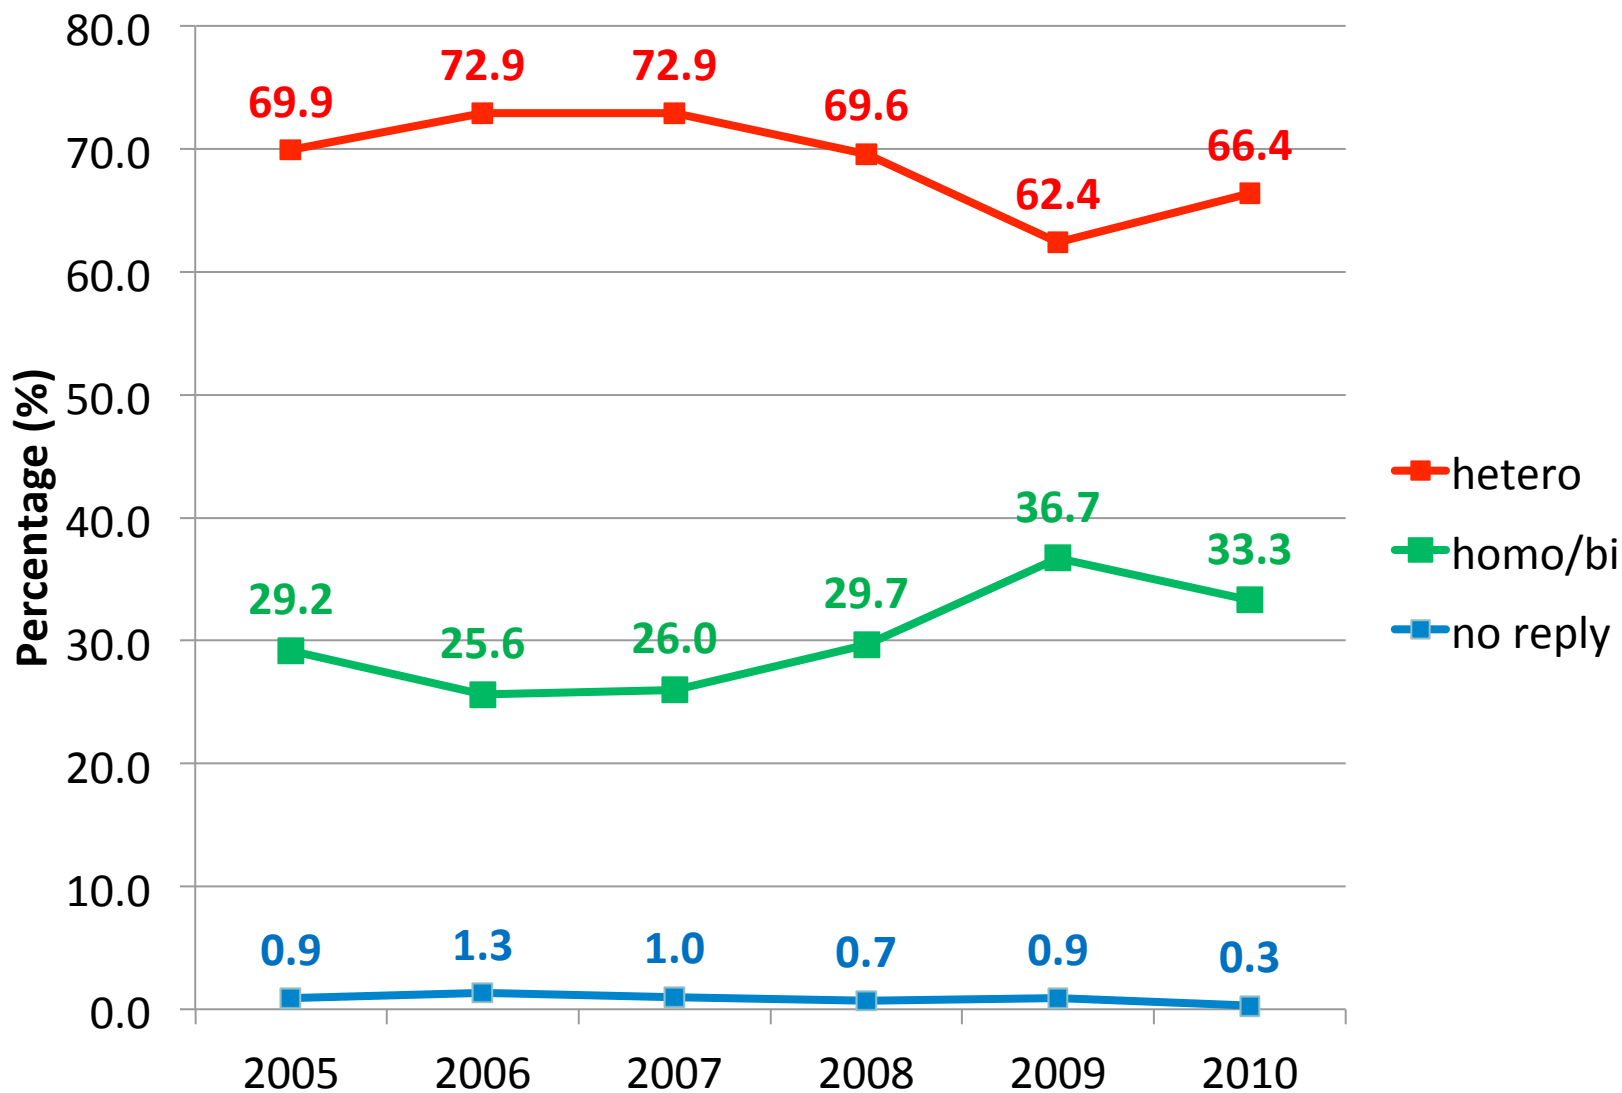

ANONYMOUS TEST SITE STATISTICS JAN- DEC 2010

HIV TEST RESULT JAN – DEC 2010

	Rapid	OraQuick #	Syphilis
Total	5392	328	841
Positives	96	2	12

TOTAL NUMBER OF CLIENTS – 2005 TO 2010

CLIENT BY SEXUAL ORIENTATION – 2005 TO 2010

HIV RESULT – 2005 TO 2010

HIV PREVALENCE – 2005 TO 2010

HIV PREVALENCE* BY SEXUAL ORIENTATION – 2005 TO 2010

*Include known positive cases