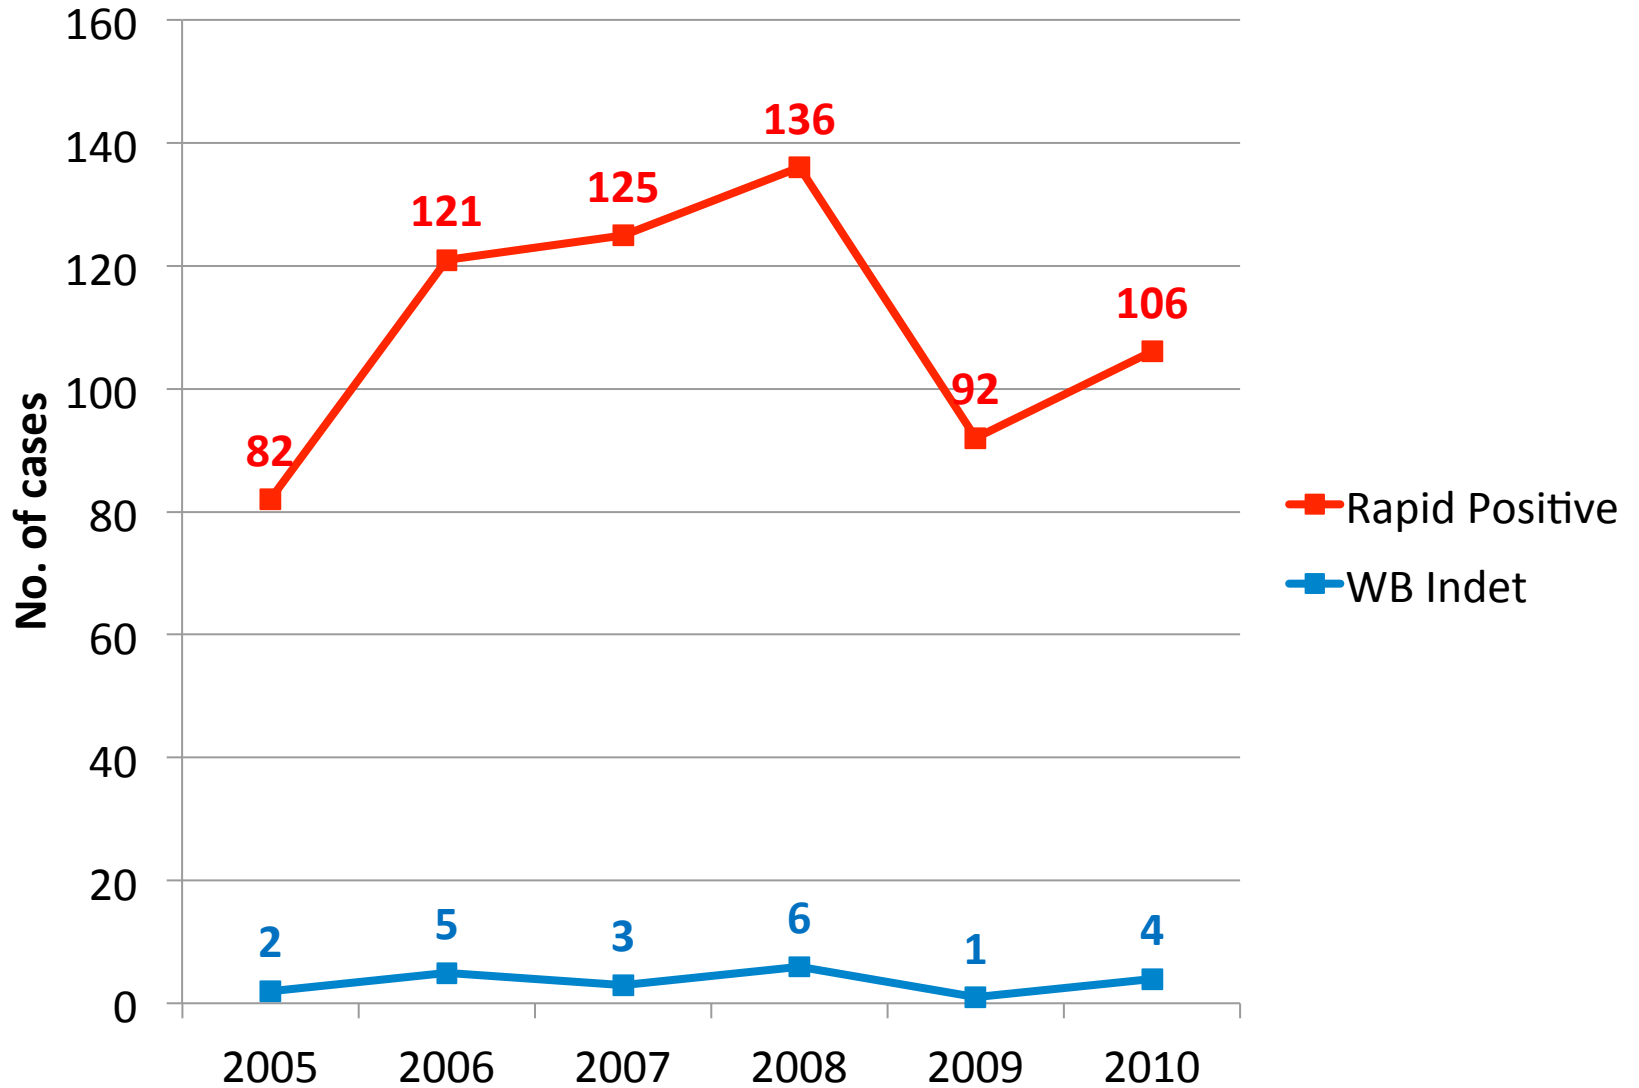

ANONYMOUS TEST SITE STATISTICS JAN- DEC 2010

HIV TEST RESULT JAN – DEC 2010

	Rapid	OraQuick #	Syphilis
Total	5392	328	841
Positives	96	2	12

TOTAL NUMBER OF CLIENTS – 2005 TO 2010

CLIENT BY SEXUAL ORIENTATION – 2005 TO 2010

HIV RESULT – 2005 TO 2010

HIV PREVALENCE – 2005 TO 2010

HIV PREVALENCE* BY SEXUAL ORIENTATION – 2005 TO 2010

*Include known positive cases