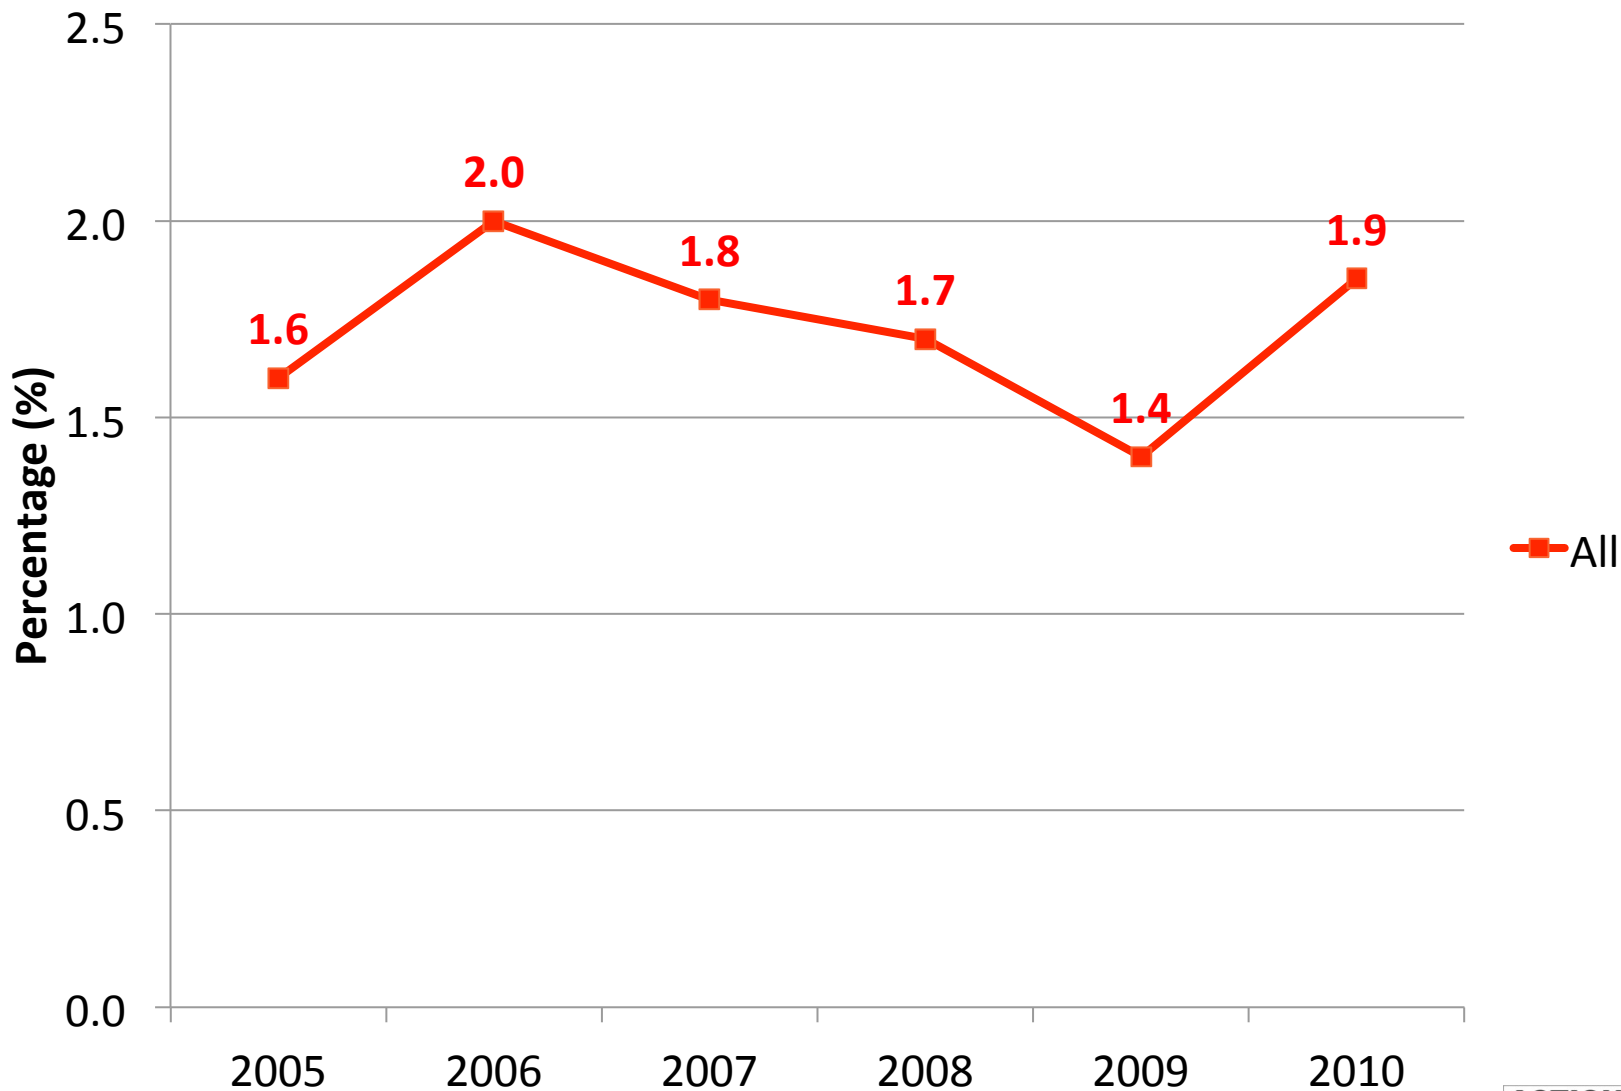

ANONYMOUS TEST SITE STATISTICS JAN- DEC 2010

HIV TEST RESULT JAN – DEC 2010

	Rapid	OraQuick #	Syphilis
Total	5392	328	841
Positives	96	2	12

TOTAL NUMBER OF CLIENTS – 2005 TO 2010

CLIENT BY SEXUAL ORIENTATION – 2005 TO 2010

HIV RESULT – 2005 TO 2010

HIV PREVALENCE – 2005 TO 2010

HIV PREVALENCE* BY SEXUAL ORIENTATION – 2005 TO 2010

*Include known positive cases