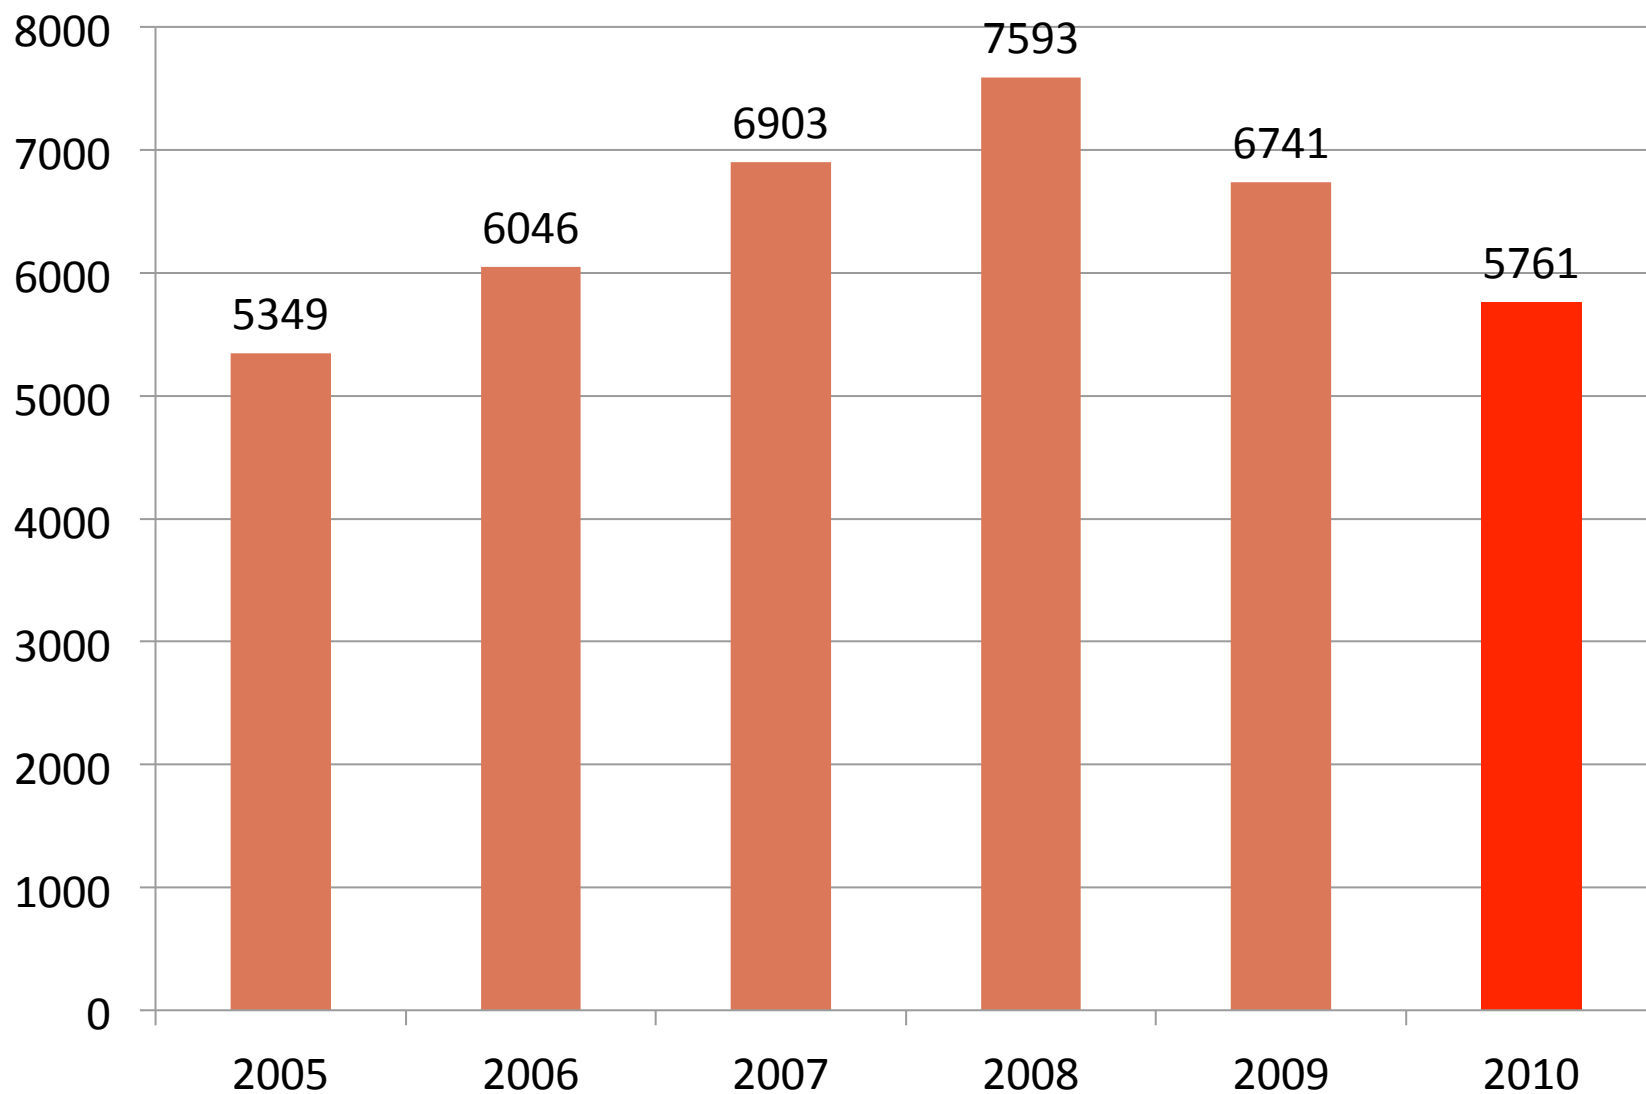

ANONYMOUS TEST SITE STATISTICS JAN- DEC 2010

HIV TEST RESULT JAN – DEC 2010

	Rapid	OraQuick #	Syphilis
Total	5392	328	841
Positives	96	2	12

TOTAL NUMBER OF CLIENTS – 2005 TO 2010

CLIENT BY SEXUAL ORIENTATION – 2005 TO 2010

HIV RESULT – 2005 TO 2010

HIV PREVALENCE – 2005 TO 2010

HIV PREVALENCE* BY SEXUAL ORIENTATION – 2005 TO 2010

*Include known positive cases