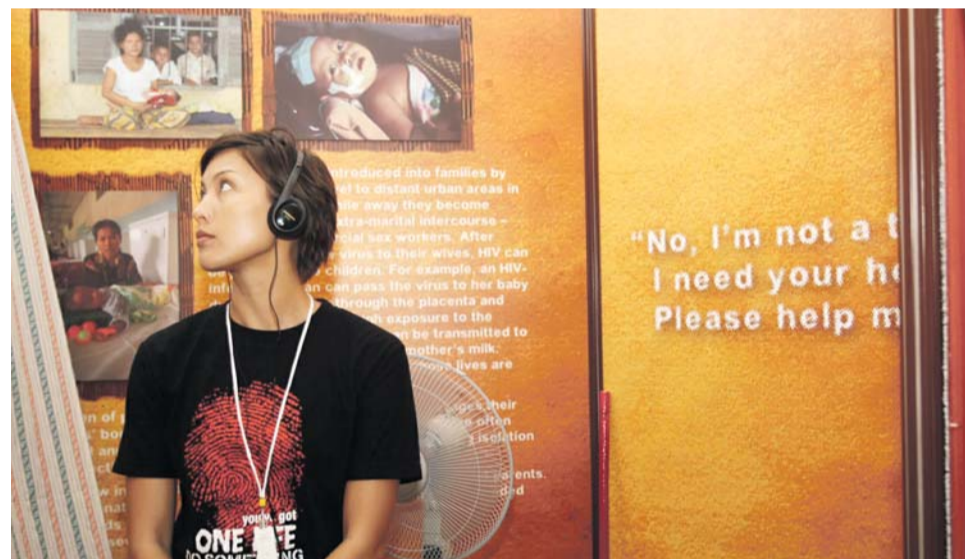

If the findings of a survey on visitors to the exhibition are anything to go by, the battle against fear and discrimination appears long and hard.

A poll of 705 visitors showed that half would be uncomfortable around someone with Aids or HIV, the virus that causes the disease. Over a third said they might be

ashamed if someone in their family had HIV or Aids.

The survey also revealed a gap between what people knew about HIV and their attitudes towards it. For example, four out of five respondents knew that sharing food with someone with HIV posed no risk of infection, yet fewer than half would actually do so.

The One Life Experience exhibition encourages people to walk in the shoes of those afflicted with HIV or Aids.

"We would like to see an attitude change, like that from the Yellow Ribbon Project," said Ms Kristina Tom, the communications manager of World Vision Singapore, the exhibition organiser.

The event kicked off on Dec 1 last year, which was designated World Aids Day, and takes visitors through the real-life accounts of three people affected by HIV – a married Singaporean man, a Cambodian woman tricked into the sex trade and an HIV-free Zambian woman who has to care for her niece, whose mother died of HIV-related causes.

I HEAR YOU: TV personality Jaymee Ong listening to an account of an HIV-positive Cambodian woman.

This makes it very "real and tangible", and "really highlights the extensiveness of this epidemic in Asia and the rest of the world," said Mr Herman Lim, 34, who visited the exhibition and volunteers with First Hand, a support group for HIV patients under the City Harvest Community Services Association.

The exhibition has attracted more than 5,000 visitors so far and has the support of

television personalities like Jaymee Ong and Eunice Olsen.

It helps visitors understand that HIV "is not just a disease to be feared, but a human tragedy that has killed 25 million people and is now affecting 33 million others", said Ms Elaine Tan, the acting executive director of World Vision Singapore, citing numbers from the Joint United Nations Programme on HIV/Aids.

Besides the emphasis on compassion, the event has also offered some 200 people free HIV tests. The oral-fluid tests were available on four weekends, and "response to the anonymous testing was good as all the kits were utilised", said a spokesperson from the Health Promotion Board (HPB), which is co-organising the exhibition.

To fight prejudice against Aids and HIV sufferers this year, HPB is also planning an integrated media campaign for HIV/Aids Education 2008. The board is calling for tenders from creative agencies by Jan 30 for the $2.23-million account, which also includes the Smoking Control Programme 2008.

The One Life Experience is open daily until Feb 3 from 10am to 9pm at Campus Green of the Singapore Management University. Admission is free.

"For I the LORD thy God will hold thy right hand, saying unto thee, fear not; I will help thee."

The Bible - Isa 41:13

SUNDAY MAIN WORSHIP SERVICE
Singapore Conference Hall @
Level 3, Main Concert Hall
Sunday Time: 10am

MONDAY NIGHT SERVICE
Marketplace Christian Fellowship
Monday Time: 7.30pm

FRIDAY LUNCHTIME SERVICE
Friday Time: 12.30pm

SATURDAY YOUTH SERVICE
Saturday Time: 4.30pm

Oasis Theatre @ Level 13, Parkmall

Come & be blessed!

LIVING FAITH CHURCH®
www.thelivingfaith.org

Receive a daily power bible verse FREE via SMS.
Just SMS your name to 9783 8676

SMS now & WIN
up to $1,000 cash!
It's free. It's instant.